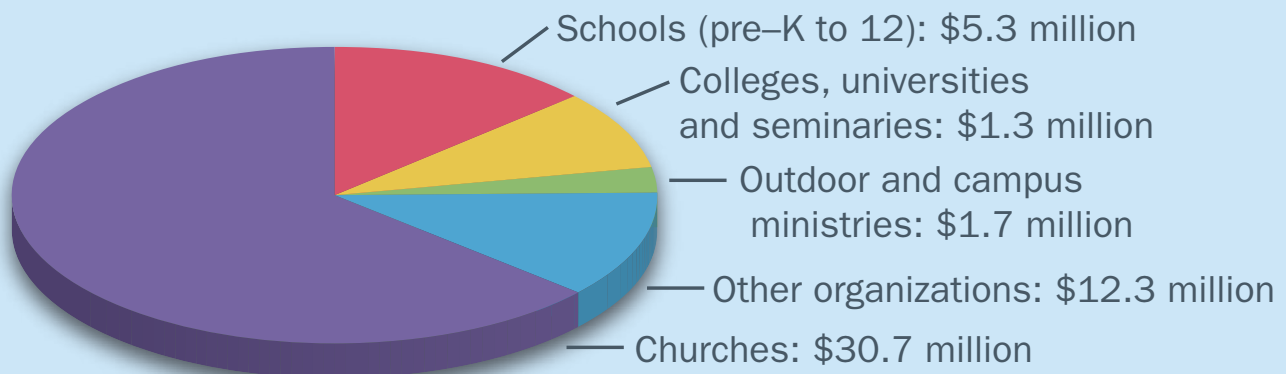

Thrivent Choice Dollars® Charitable Outreach by Organization Type